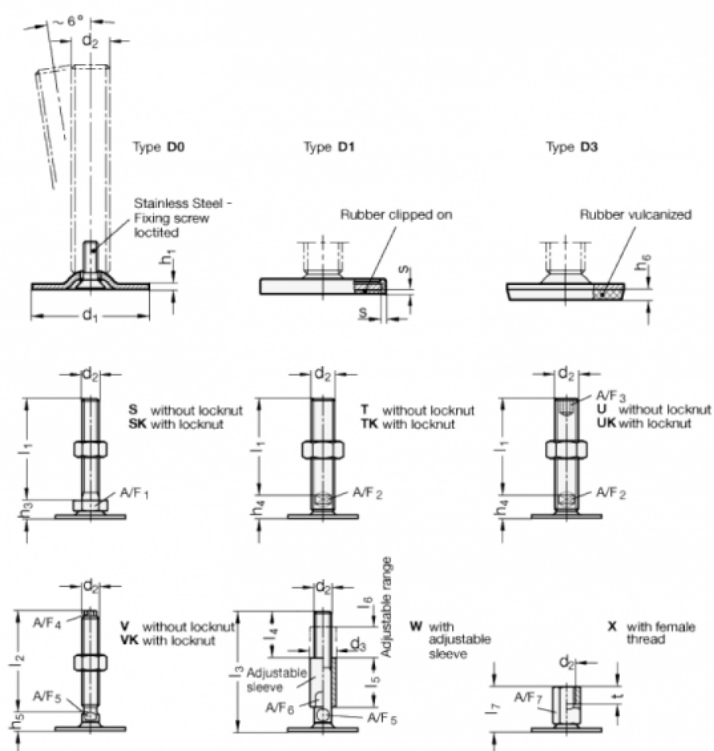

Article number: 204140M1080D0SK
 Description: E+G levelling foot
 GN 41-40-M10-80-D0-SK
 Note: SK With nut, External hexagon at the bottom

Measures

- A/F1 = 17
- d1 = 40
- d2 = M10
- h1 = 2
- h3 = 11
- h6 =
- l1 = 80
- s =